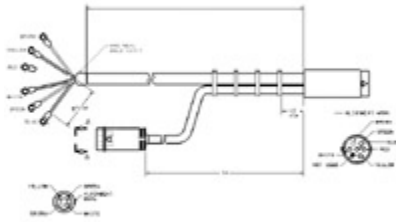

HARNES MAIN FRONT 2000R/3000RA

04-9650-0-256

- **REPLACES 4-9650-0-254**

UTILITY TRAILER SALES
SOUTHERN CALIFORNIA