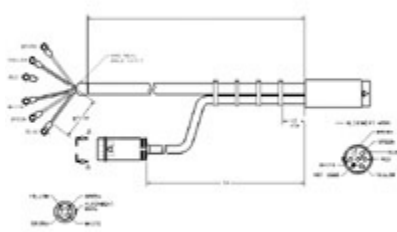

HARNESS-MAIN FRONT ABS 48'

04-9650-0-254

UTILITY TRAILER SALES
SOUTHERN CALIFORNIA